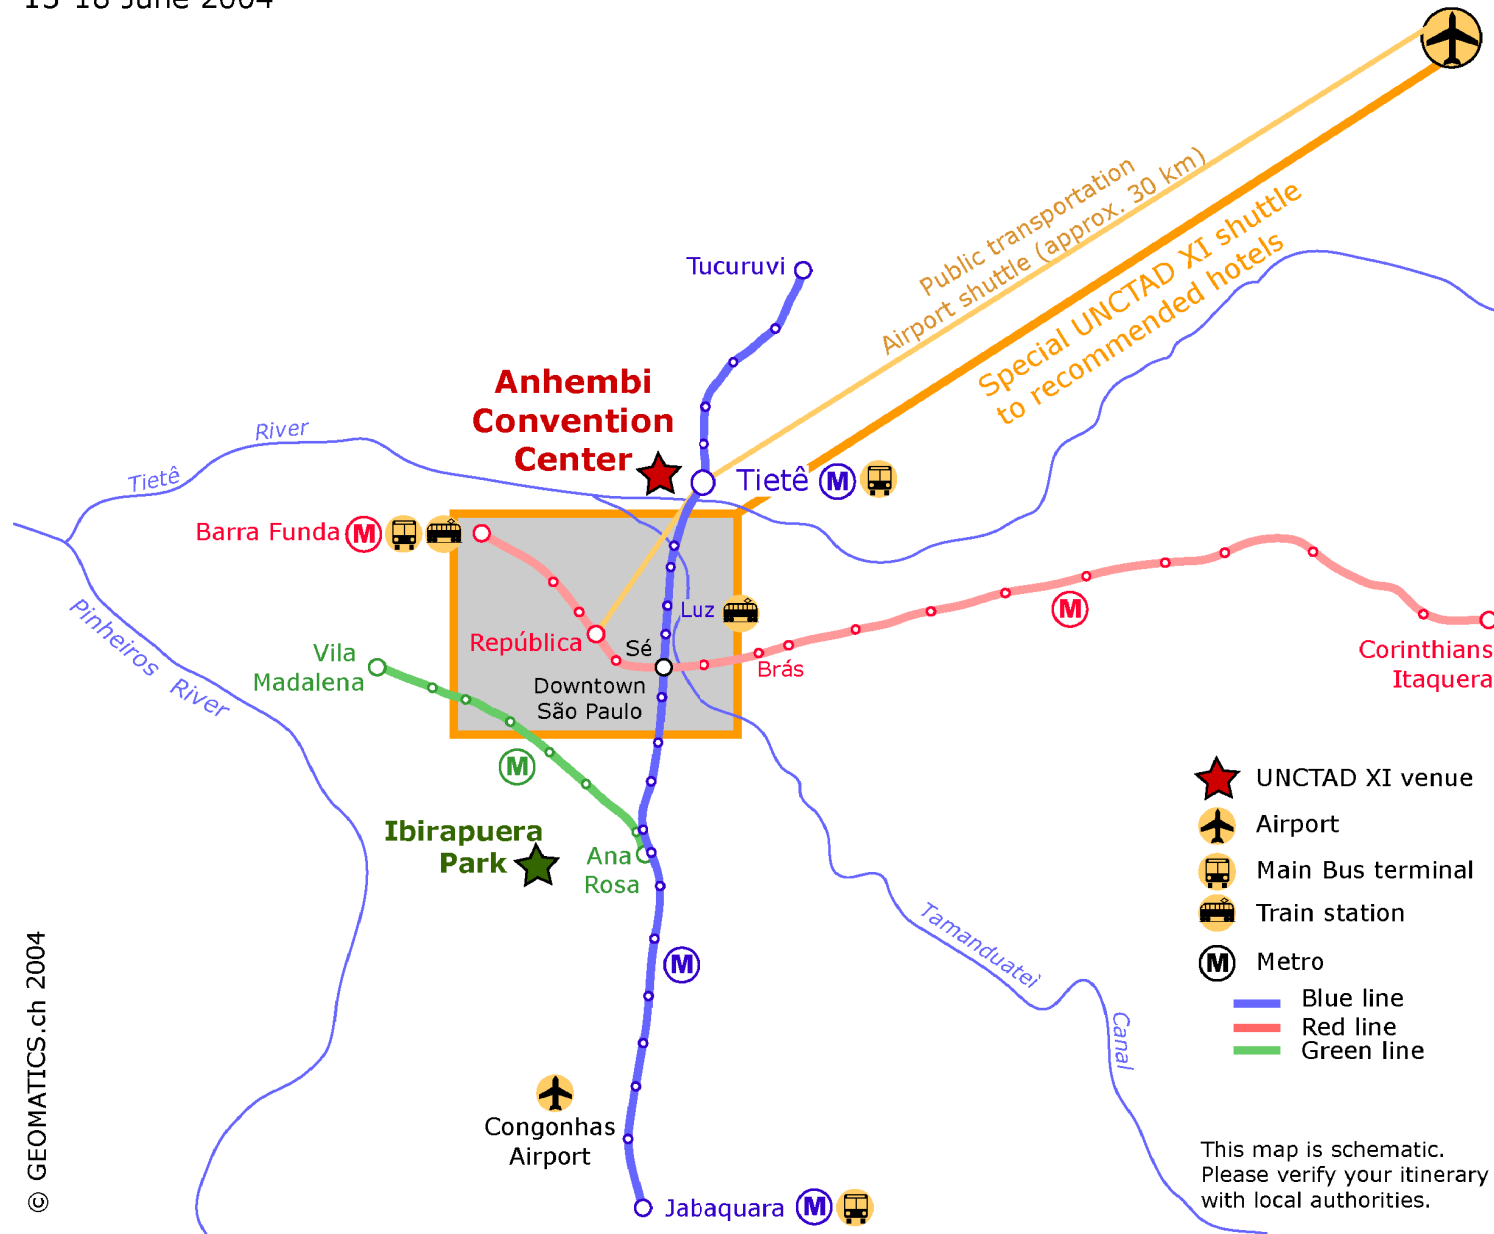

Transportation Map

UNCTAD XI
 Anhembi Convention Center
 São Paulo, Brazil
 13-18 June 2004

Cumbica International Airport
 at Guarulhos (São Paulo)

© GEOMATICS.ch 2004

- UNCTAD XI venue
- Airport
- Main Bus terminal
- Train station
- Metro
- Blue line
- Red line
- Green line

This map is schematic.
 Please verify your itinerary
 with local authorities.